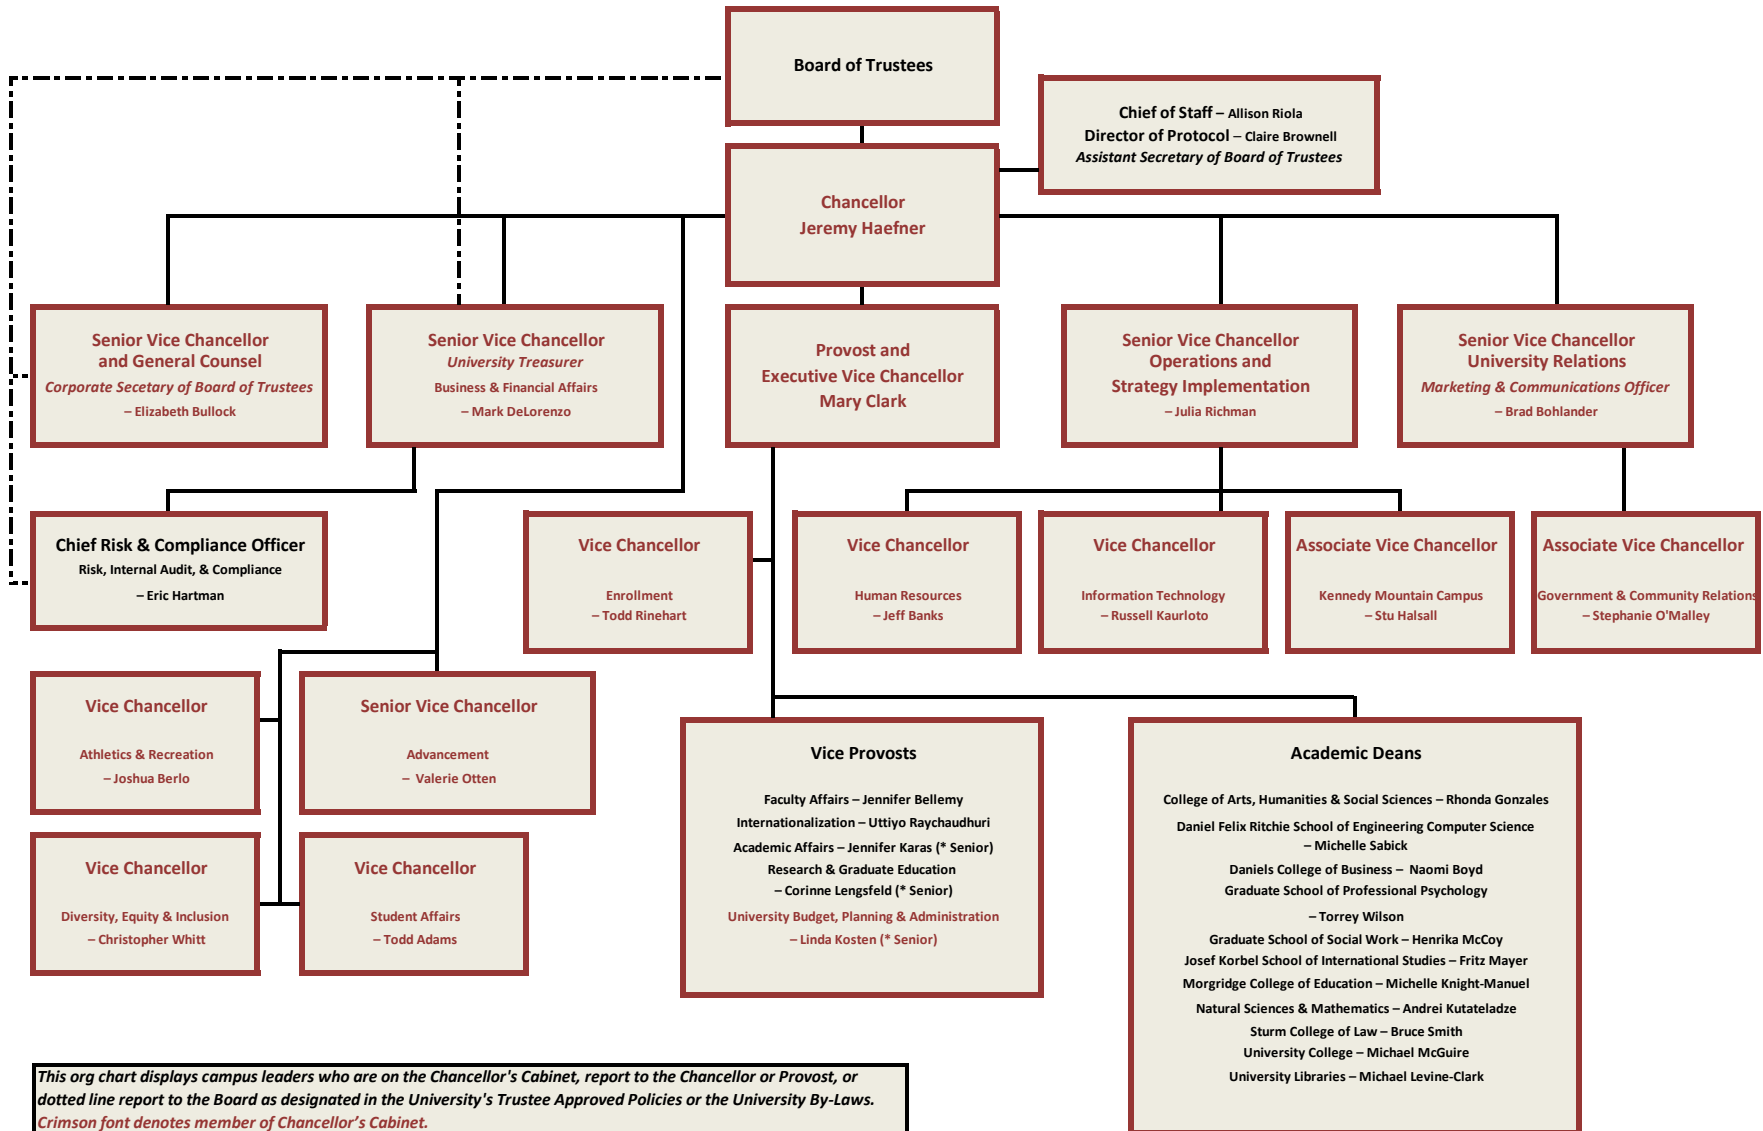

UNIVERSITY OF DENVER – ORGANIZATIONAL CHART

*This org chart displays campus leaders who are on the Chancellor's Cabinet, report to the Chancellor or Provost, or dotted line report to the Board as designated in the University's Trustee Approved Policies or the University By-Laws. **Crimson font denotes member of Chancellor's Cabinet.***